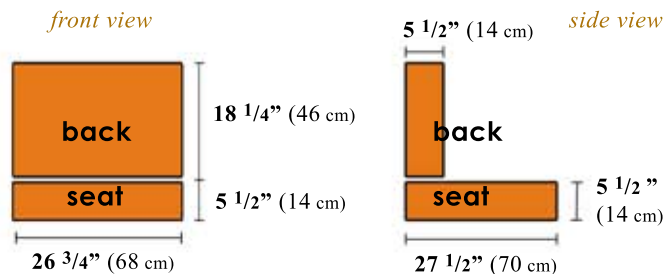

**OVERSIZE DEEP SEATING  
SANTA FE ARMCHAIR**  
code : CH - 084 R

category : OVERSIZE DEEP SEATINGS  
collection : SANTA FE

**W31 x H32 x D35"**  
W80 x H82 x D89 cm

**Arm Height : 23"** (59 cm)  
**Seat Height : 11"** (28 cm)

**Net Weight : 57 lbs.** (26 kgs)  
**Gross Weight : 64 lbs.** (29 kgs)

**Packaging Dimension**  
33 x 32 x 15" = 9.49 cu. Ft  
84 x 82 x 39 cm = 0.27 m<sup>3</sup>

**Cushion Dimension :**

Natural fine hand sanded finish. Mortise and tenon joinery construction.  
Solid "A" grade Indonesian plantation teak. Full 1 year warranty against manufacturer's defects.